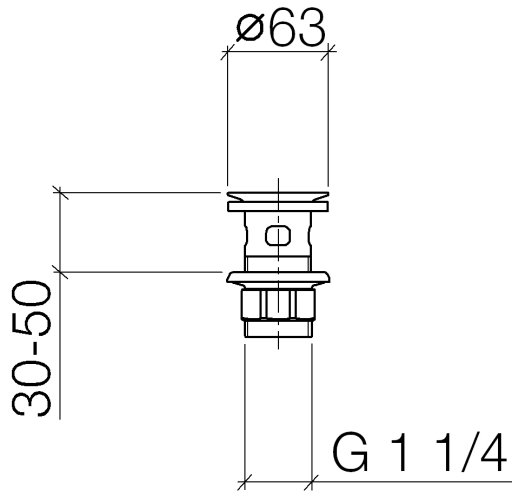

Grated waste 1 1/4" - Brushed Dark Platinum

IMO

10 105 970

Fits: IMO, LULU, MADISON, MEM, TARA,
CL.1, LISSÉ, VAIA, META, CYO

	Brushed Dark Platinum	10 105 970-99
	Chrome	10 105 970-00
	Brushed Platinum	10 105 970-06
	Platinum	10 105 970-08
	Durabrand (23kt Gold)	10 105 970-09
	Dark Chrome	10 105 970-19
	Light Gold	10 105 970-26
	Brushed Light Gold	10 105 970-27
	Brushed Durabrand (23kt Gold)	10 105 970-28
	Matte Black	10 105 970-33
	Brushed Bronze	10 105 970-42
	Brushed Champagne (22kt Gold)	10 105 970-46
	Champagne (22kt Gold)	10 105 970-47
	Brushed Chrome	10 105 970-93

Grated waste 1 1/4" - Brushed Dark Platinum

IMO

10 105 970

Only suitable for basins with an overflow.

10 105 970

10 105 970

Parts for other finishes can be found here: [Chrome](#)

Spare parts list

No.	Item Number	Name	Quantity used	Delivery time
1	09 11 01 027-99	cup	1	30
2	09 14 05 039 90	seal	1	2
3	09 14 03 025 90	seal	1	2
4	09 23 10 020-99	nut	1	30