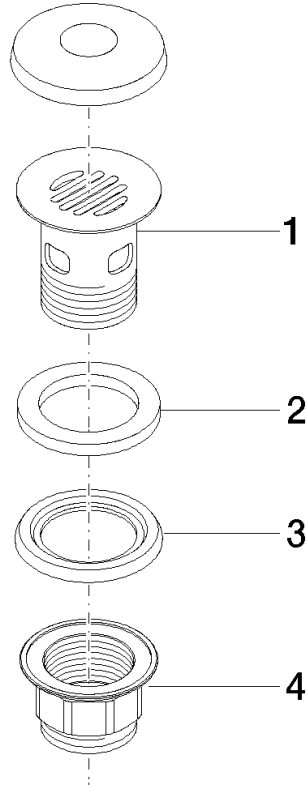

Grated waste 1 1/4" - Brushed Dark Platinum

IMO

10 105 970

Fits: IMO, LULU, MADISON, MEM, TARA,
CL.1, LISSÉ, VAIA, META, CYO

	Brushed Dark Platinum	10 105 970-99
	Chrome	10 105 970-00
	Brushed Platinum	10 105 970-06
	Platinum	10 105 970-08
	Durabrand (23kt Gold)	10 105 970-09
	Dark Chrome	10 105 970-19
	Light Gold	10 105 970-26
	Brushed Light Gold	10 105 970-27
	Brushed Durabrand (23kt Gold)	10 105 970-28
	Matte Black	10 105 970-33
	Brushed Bronze	10 105 970-42
	Brushed Champagne (22kt Gold)	10 105 970-46
	Champagne (22kt Gold)	10 105 970-47
	Brushed Chrome	10 105 970-93

Grated waste 1 1/4" - Brushed Dark Platinum

IMO

10 105 970

Only suitable for basins with an overflow.

10 105 970

10 105 970

Parts for other finishes can be found here: [Chrome](#)

Spare parts list

No.	Item Number	Name	Quantity used	Delivery time
1	09 11 01 027-99	cup	1	30
2	09 14 05 039 90	seal	1	2
3	09 14 03 025 90	seal	1	2
4	09 23 10 020-99	nut	1	30